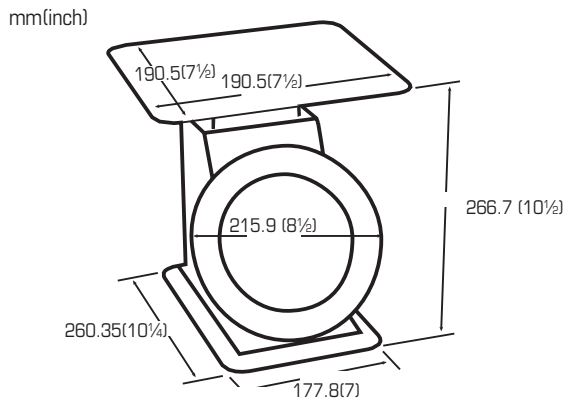

Features

- ✓ Air dashpot for fast reading
- ✓ Fine tooth rack and pinion mechanism
- ✓ Spring mechanism is temperature compensated
- ✓ Stainless steel removable platform for fast, easy cleanup
- ✓ Easy to read dial
- ✓ 1 year warranty

Caractéristiques

- ✓ Amortisseur pneumatique pour une lecture rapide
- ✓ Mécanisme à pignon et crémaillère de précision
- ✓ Ressorts à compensation thermique
- ✓ Plateau amovible en inox pour un nettoyage rapide et facile
- ✓ Cadran de lecture facile
- ✓ Un an de garantie

Características

- ✓ Amortiguador neumático para lectura rápida
- ✓ Engranaje y mecanismo de piñones de excelente calidad
- ✓ Mecanismo de muelles con compensación térmica
- ✓ Bandeja amovible de acero inoxidable para una limpieza rápida y sencilla
- ✓ Indicador fácil de leer
- ✓ Un año de garantía

Specifications

	Fluid oz	Weight
Capacity	64 fl. oz	160 oz
Graduation	1 fl. oz	0.5 oz
Weight	7.3 lb /3310 g	
Shipping Weight	8.66 lb /3930 g	
Item	852351	

Spécifications

	Onces liquides	Poids
Capacité	64 oz liq.	160 oz
Graduation	1 oz liq.	0,5 oz
Poids	3310 g / 7,3 lb	
Poids à l'expédition	3930 g / 8,66 lb	
Article	852351	

Especificaciones

	Onzas líquidas	Peso
Capacidad	64 oz liq	160 oz
Graduación	1	0,5 oz
Peso	7,3 lb (3,310 g)	
Peso de embarque	8,66 lb (3,930 g)	
Artículo	852351	

www.kilotech.com

K I L O T E C H

Accrédité par Mesures Canada